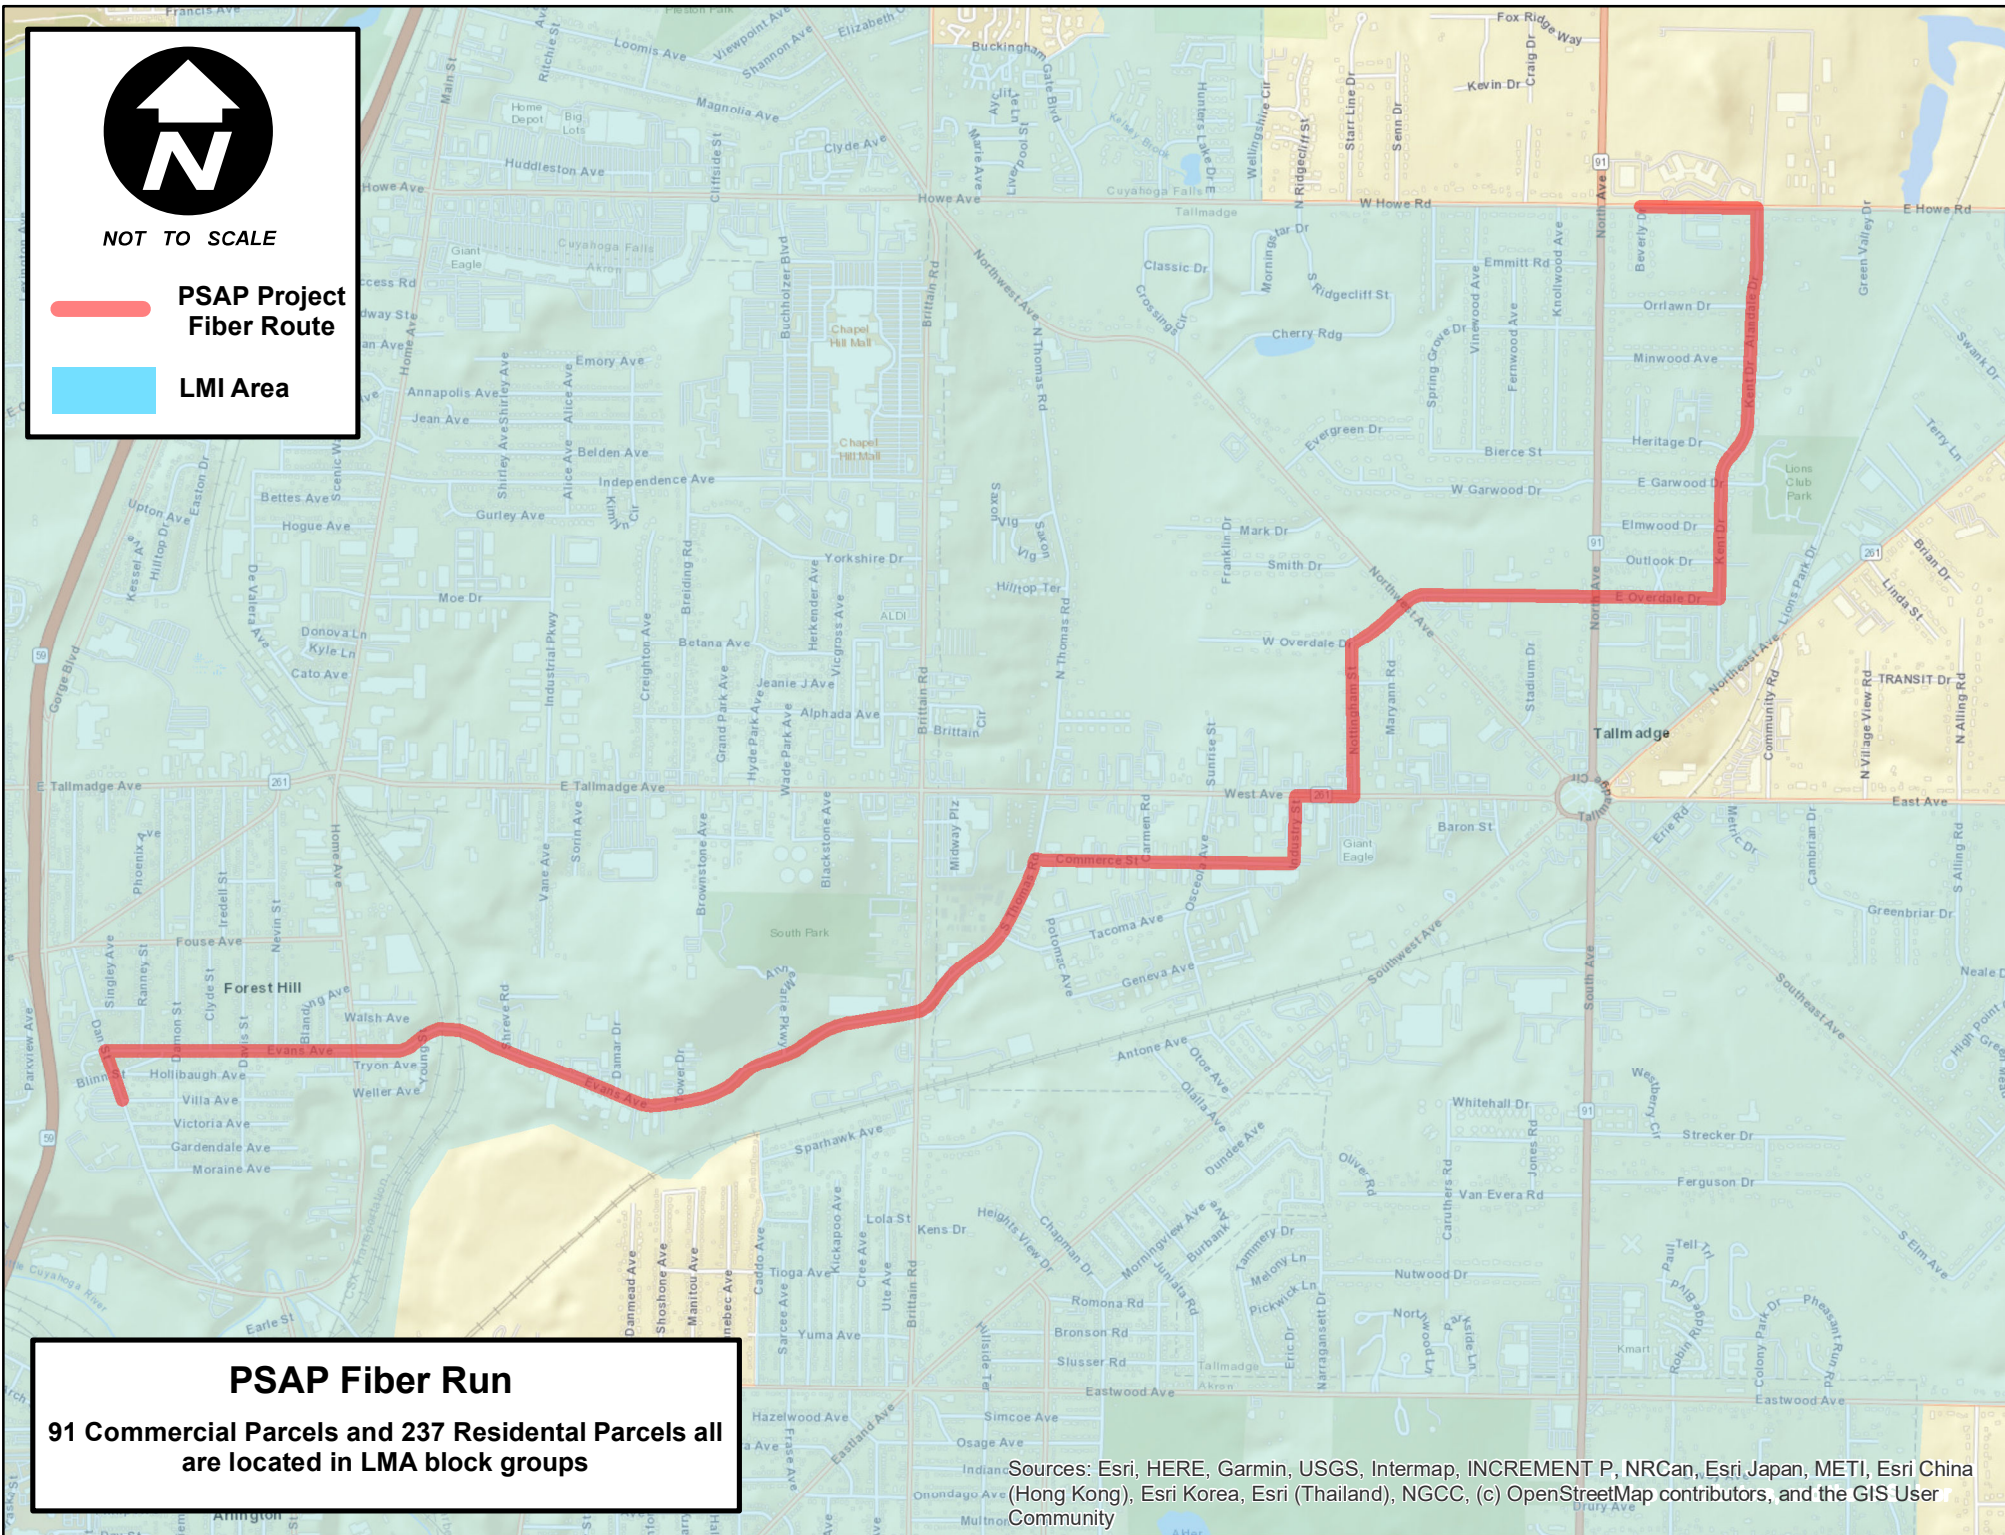

NOT TO SCALE

**PSAP Project
Fiber Route**

LMI Area

PSAP Fiber Run

91 Commercial Parcels and 237 Residential Parcels all are located in LMA block groups

Sources: Esri, HERE, Garmin, USGS, Intermap, INCREMENT P, NRCan, Esri Japan, METI, Esri China (Hong Kong), Esri Korea, Esri (Thailand), NGCC, (c) OpenStreetMap contributors, and the GIS User Community